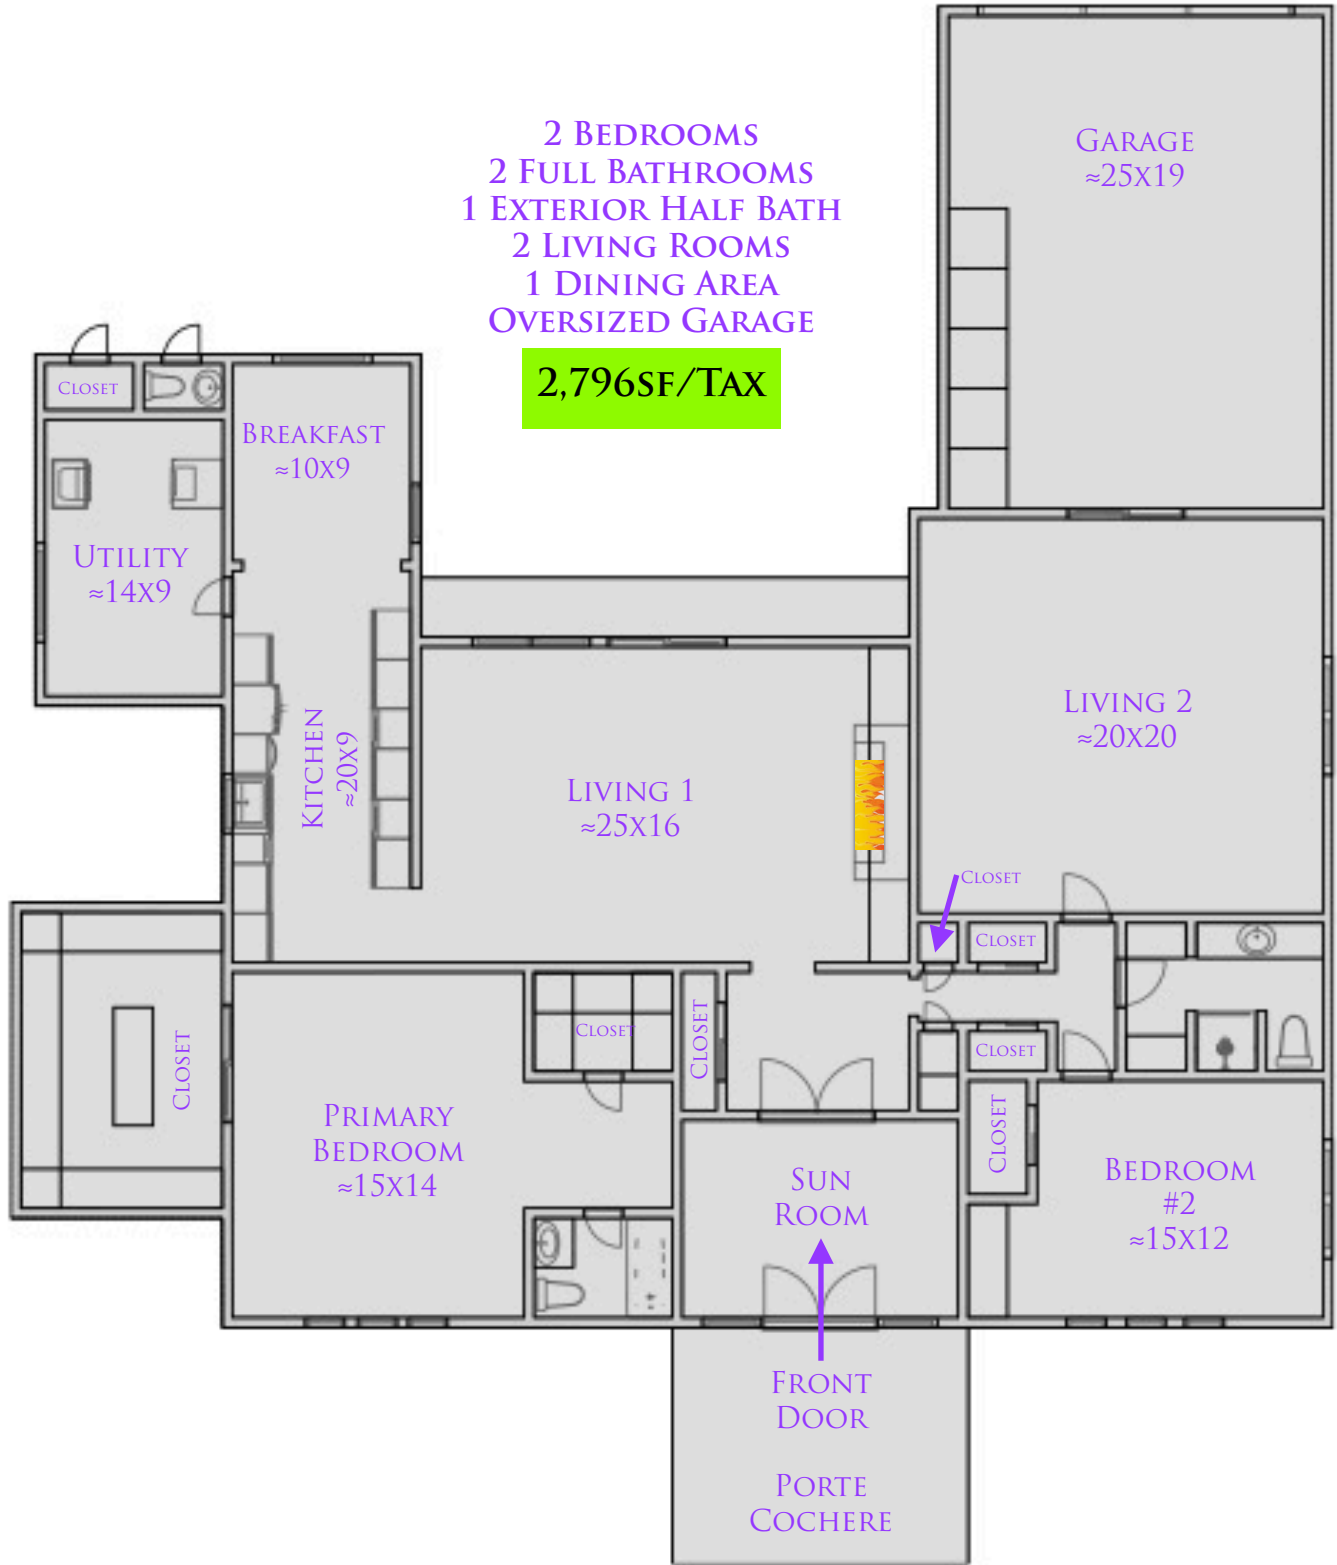

**5520 LAKEVIEW COURT
ROWLETT, TEXAS 75089**

Whilst every attempt has been made to ensure the accuracy of the floor plan contained here, all measurements and features are approximate and no responsibility is taken for any error, omission, or mis-statement. This floor plan is for illustrative purposes only and should not be relied upon.

**2 BEDROOMS
2 FULL BATHROOMS
1 EXTERIOR HALF BATH
2 LIVING ROOMS
1 DINING AREA
OVERSIZED GARAGE**

2,796SF/TAX

The information contained herein is furnished by the owner to the best of his/her knowledge, but is subject to verification by the purchaser, and agent assumes no responsibility for the correctness thereof. The sale offering is made subject to errors, omissions, change of price, prior sale, or withdrawal without notice. In accordance with the Law, this property is offered without respect to race, color, creed, national origin, sex, familial status or disability.